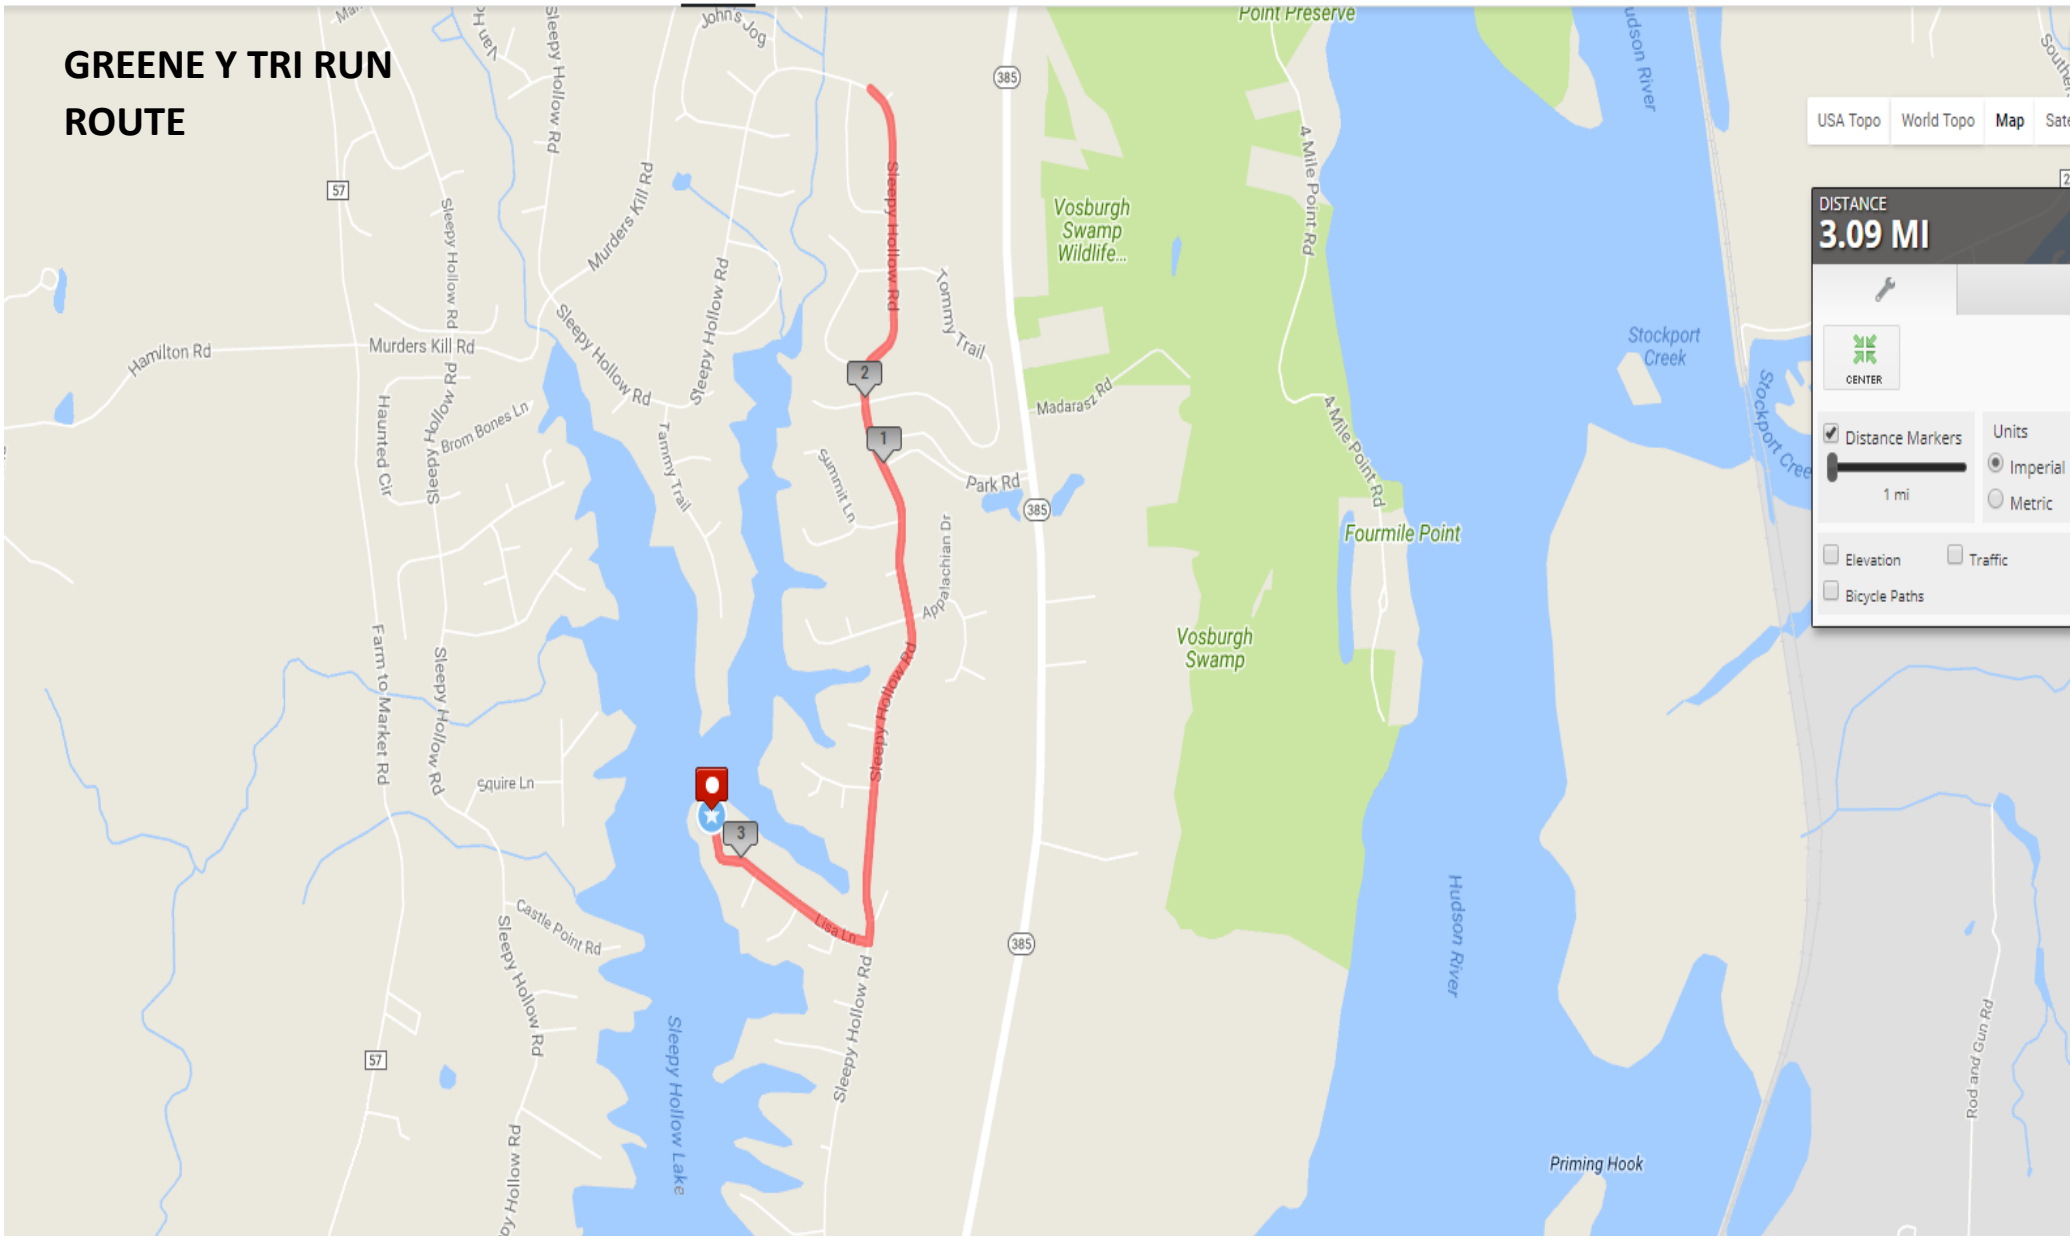

# GREENE Y TRI RUN ROUTE

USA Topo World Topo **Map** Satellite

DISTANCE  
**3.09 MI**

CENTER

Distance Markers  Units

1 mi  Imperial  Metric

Elevation  Traffic

Bicycle Paths