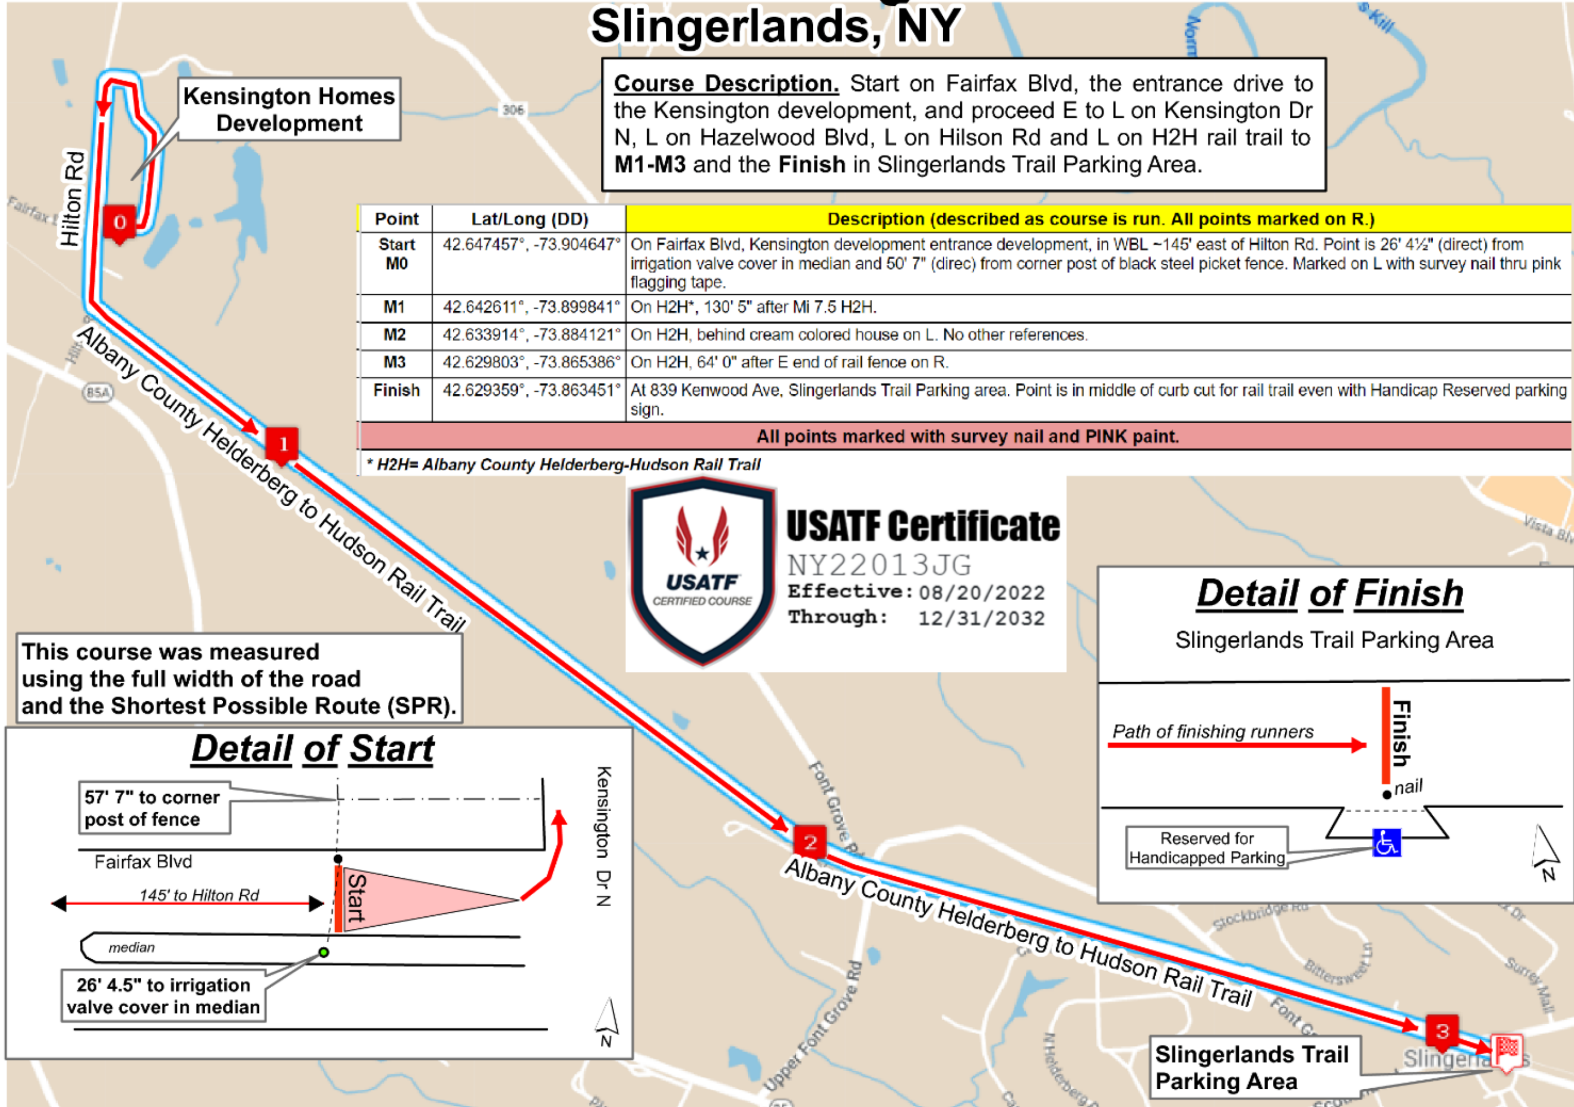

Barn to Bridge 5K Slingerlands, NY

Measured 8/12/22 and mapped by Jim Gilmer | World Athletic 'A' Measurer | jim.gilmer@gmail.com | 518-852-3562