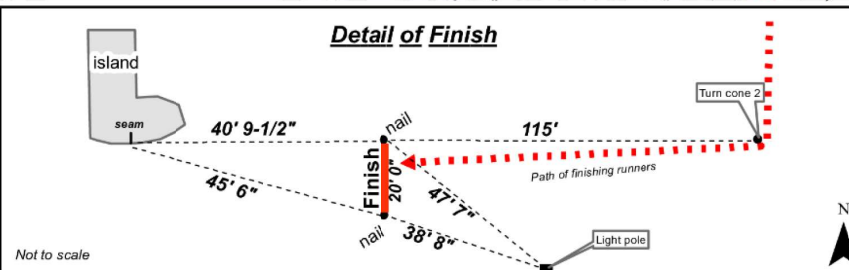

# Dunkin Run 2022 5K

**Course Description :** From Start in EBL of Whitehall Rd head W, bear L into exit drive for Early Childhood Center, R around Turn Cone at rear of parking lot, exit on entrance drive, R into WBL of Whitehall Dr, keeping L of centerline cone line to M1. Continue to R around E end of drop-off loop at Albany School of Humanities, return to Whitehall in E BL, keeping L of centerline cone line, L on Elbel Ct, bearing L (clockwise) around traffic island at end of school drive, slight L into bus loop, slight L exiting loop back onto Elbel Ct, L on Whitehall to M2. Continue to L on Victoria Way to L around Victoria Way loop, bearing L onto Cheshire Ct, exiting straight back onto Victoria Way, slight L on Essex Cir, exiting back onto Victoria Way to L on Whitehall, L at entrance to AJCC parking lot, to R at Turn Cone #2 to Finish

Measured 4/29/22 and mapped by Jim Gilmer | World Athletics 'A' Grade Measurer | jim.gilmer@gmail.com | 518-852-3562