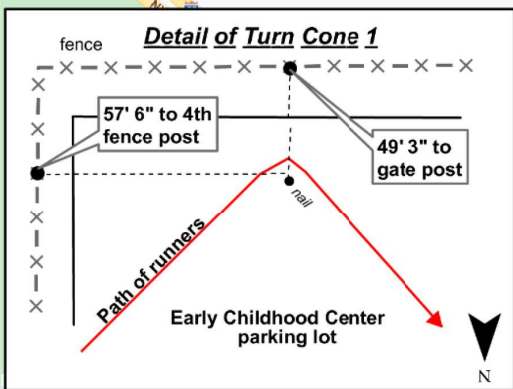

# Dunkin Run 2022 5K

**Course Description :** From Start in EBL of Whitehall Rd head W, bear L into exit drive for Early Childhood Center, R around Turn Cone at rear of parking lot, exit on entrance drive, R into WBL of Whitehall Dr, keeping L of centerline cone line to M1. Continue to R around E end of drop-off loop at Albany School of Humanities, return to Whitehall in E BL, keeping L of centerline cone line, L on Elbel Ct, bearing L (clockwise) around traffic island at end of school drive, slight L into bus loop, slight L exiting loop back onto Elbel Ct, L on Whitehall to M2. Continue to L on Victoria Way to L around Victoria Way loop, bearing L onto Cheshire Ct, exiting straight back onto Victoria Way, slight L on Essex Cir, exiting back onto Victoria Way to L on Whitehall, L at entrance to AJCC parking lot, to R at Turn Cone #2 to Finish