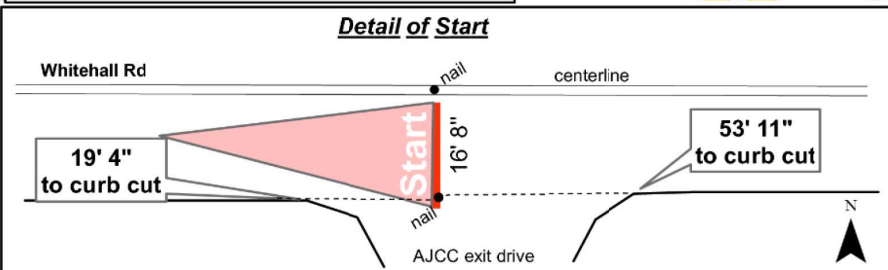

# Dunkin Run 2022 5K

**Course Description :** From Start in EBL of Whitehall Rd head W, bear L into exit drive for Early Childhood Center, R around Turn Cone at rear of parking lot, exit on entrance drive, R into WBL of Whitehall Dr, keeping L of centerline cone line to M1. Continue to R around E end of drop-off loop at Albany School of Humanities, return to Whitehall in E BL, keeping L of centerline cone line, L on Elbel Ct, bearing L (clockwise) around traffic island at end of school drive, slight L into bus loop, slight L exiting loop back onto Elbel Ct, L on Whitehall to M2. Continue to L on Victoria Way to L around Victoria Way loop, bearing L onto Cheshire Ct, exiting straight back onto Victoria Way, slight L on Essex Cir, exiting back onto Victoria Way to L on Whitehall, L at entrance to AJCC parking lot, to R at Turn Cone #2 to Finish

Measured 4/29/22 and mapped by Jim Gilmer | World Athletics 'A' Grade Measurer | jim.gilmer@gmail.com | 518-852-3562