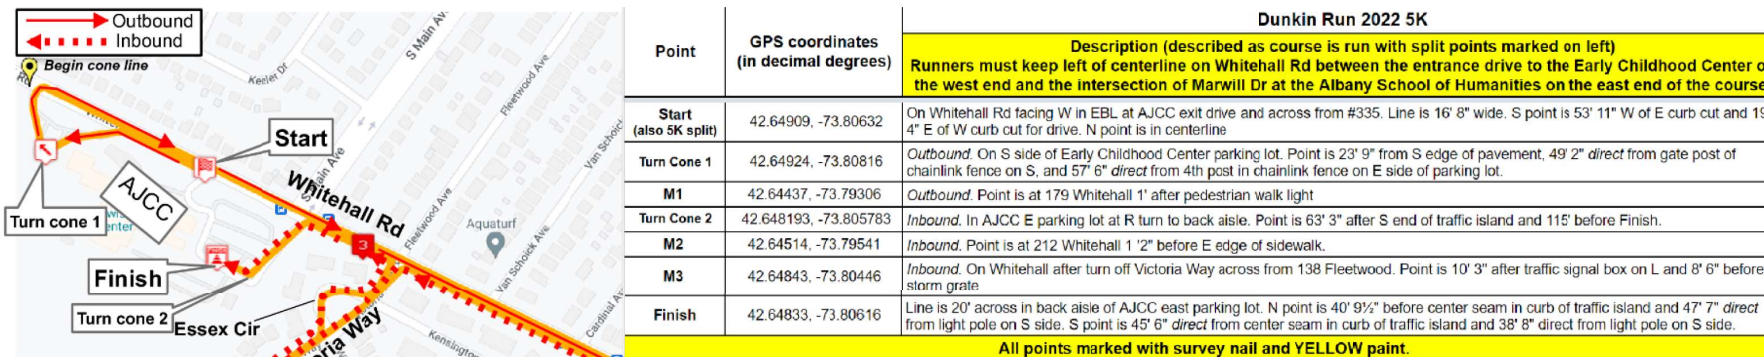

# Dunkin Run 2022 5K

**Course Description :** From Start in EBL of Whitehall Rd head W, bear L into exit drive for Early Childhood Center, R around Turn Cone at rear of parking lot, exit on entrance drive, R into WBL of Whitehall Dr, keeping L of centerline cone line to M1. Continue to R around E end of drop-off loop at Albany School of Humanities, return to Whitehall in E BL, keeping L of centerline cone line, L on Elbel Ct, bearing L (clockwise) around traffic island at end of school drive, slight L into bus loop, slight L exiting loop back onto Elbel Ct, L on Whitehall to M2. Continue to L on Victoria Way to L around Victoria Way loop, bearing L onto Cheshire Ct, exiting straight back onto Victoria Way, slight L on Essex Cir, exiting back onto Victoria Way to L on Whitehall, L at entrance to AJCC parking lot, to R at Turn Cone #2 to Finish

Measured 4/29/22 and mapped by Jim Gilmer | World Athletics 'A' Grade Measurer | jim.gilmer@gmail.com | 518-852-3562